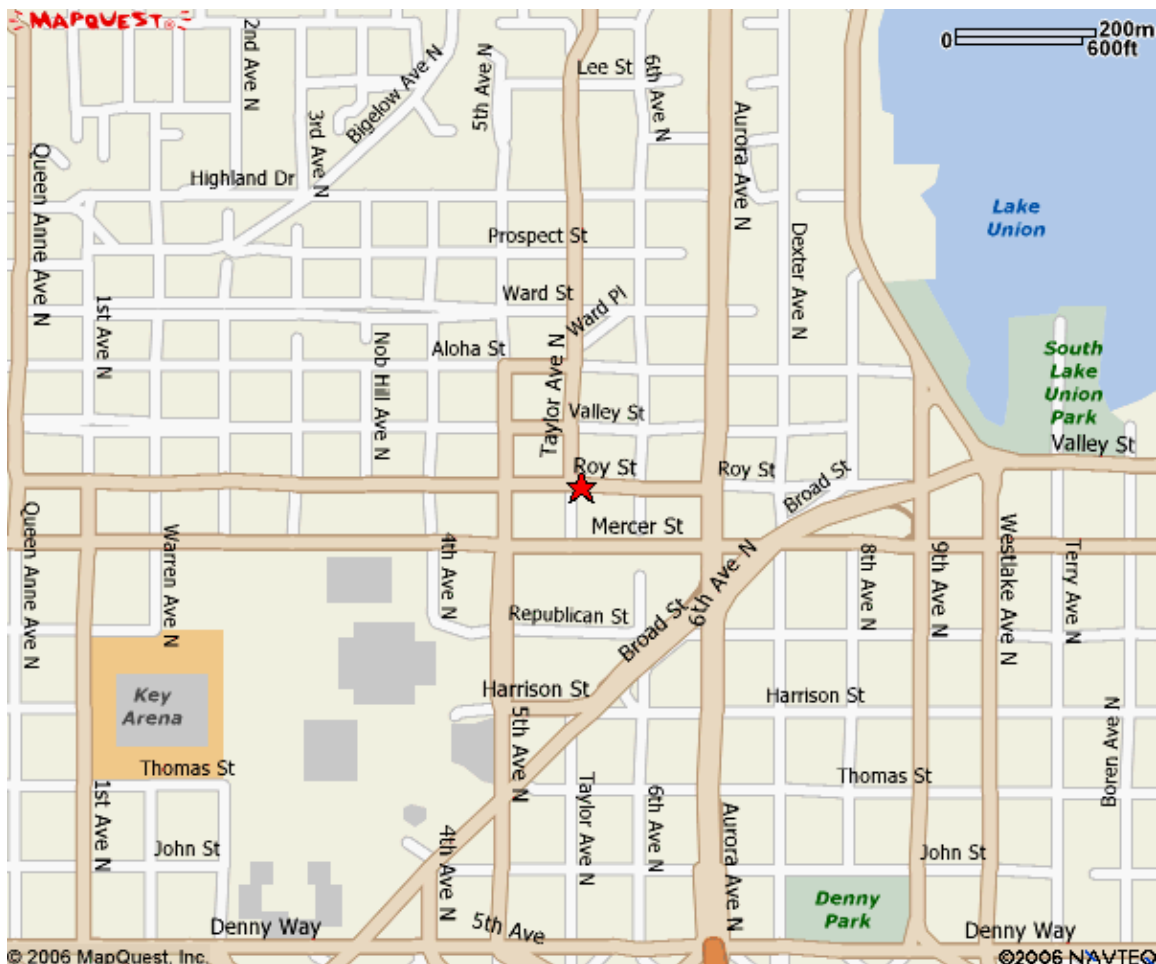

Absolute Chiropractic & Wellness Center

Location Map

Absolute Chiropractic & Wellness Center
557 Roy Street Suite #100
Seattle, WA 98109

Conveniently located 1 block West of Aurora Avenue/Highway 99 in Seattle's lower Queen Anne neighborhood near QFC and the new *Bill & Melinda Gates Foundation*.

There is FREE patient parking in the large East Diamond Parking Lot spaces 32, 33, 34, & 35.

Absolute Chiropractic & Wellness Center

557 Roy Street Suite #100

Seattle WA, 98109

phone: 206.285.1068

fax: 206.285.0821